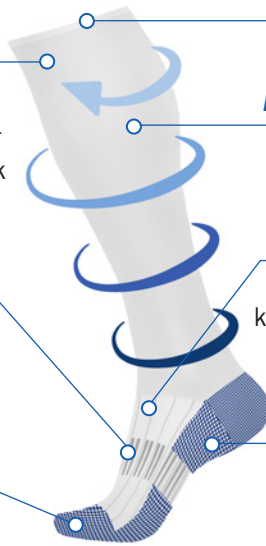

MeMoi. wellfit™ compression socks

cotton blend

Stride into your peak performance with our breathable athletic cotton compression socks. These socks are designed to increase blood flow to the heart keeping that fresh oxygen-rich blood moving and reducing lactic acid build-up. Prevent the dreaded muscled soreness, fatigue, cramping, swelling in your feet, ankles, and legs by sporting Wellfit graduated compression socks.

15 mmHg
LIGHT
MEDIUM
STRONG
20 mmHg

GRADUATED COMPRESSION 15-20 mmHg

Enhances blood circulation, potentially reducing swelling and DVT (deep vein thrombosis) risk

ARCH SUPPORT

Helps reduce foot fatigue and increase stability and balance

SMOOTH TOE

Prevents blisters