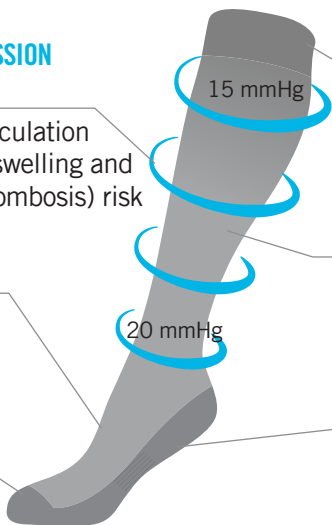

GRADUATED COMPRESSION 15-20 mmHg

Enhances blood circulation and helps prevent swelling and DVT (deep vein thrombosis) risk

ARCH SUPPORT

Supports reduction in planter fasciitis

SMOOTH TOE

Prevents blisters

COMFORT CUFF