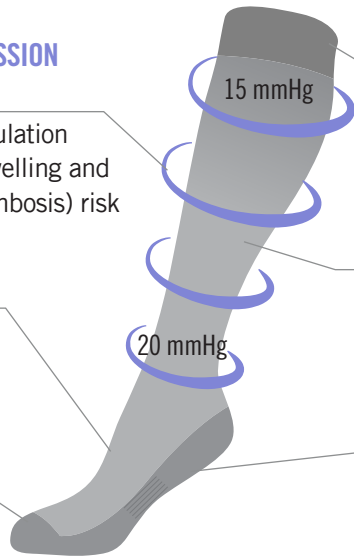

GRADUATED COMPRESSION 15-20 mmHg

Enhances blood circulation and helps prevent swelling and DVT (deep vein thrombosis) risk

ARCH SUPPORT

Supports reduction in planter fasciitis

SMOOTH TOE

Prevents blisters

COMFORT CUFF