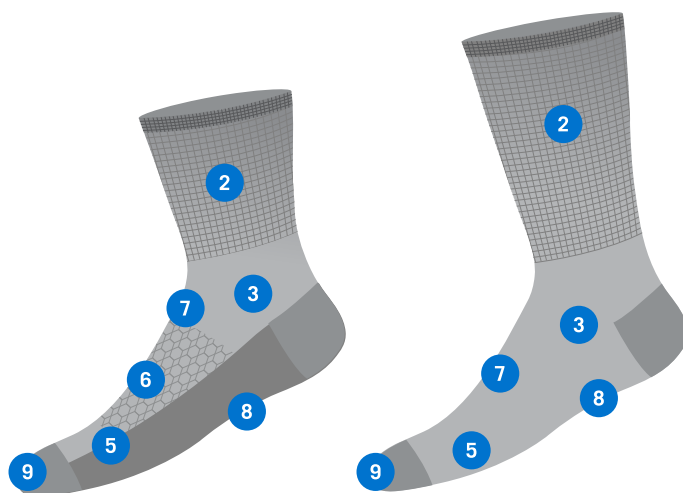

Half Cushion
Quarter Sock

Full Cushion
Crew Sock