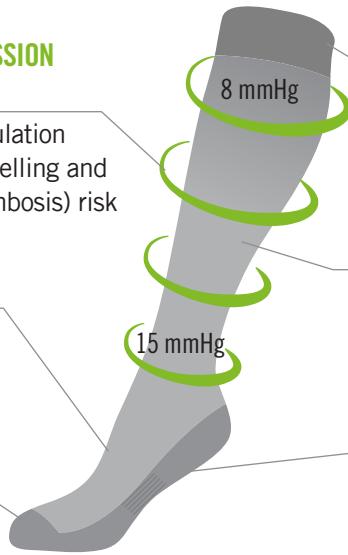

GRADUATED COMPRESSION 8-15 mmHg

Enhances blood circulation and helps prevent swelling and DVT (deep vein thrombosis) risk

ARCH SUPPORT

Supports reduction in plantar fasciitis

SMOOTH TOE

Prevents blisters

COMFORT CUFF

Stays in place

ANTI-MICROBIAL WASH

Prevents bacteria and odor growth

CUSHIONED SOLE

Reduces foot pain and pressure

MILD COMPRESSION 8-15 mmHg

bamboo rayon blend compression socks

Wholesale: \$7.50
Retail: \$18.00
MOQ: 6/Color/Size