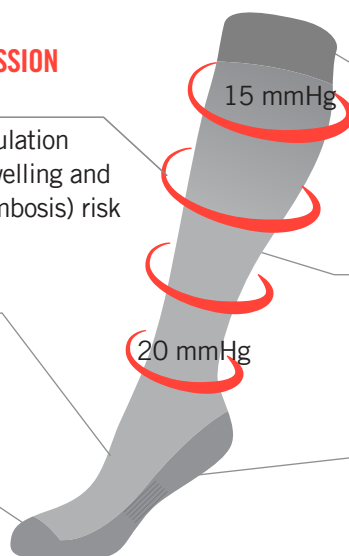

compression socks

nylon blend

Nylon Blend is a lightweight fiber with a soft and silky feel. The tightly knit fabric hugs your legs and retains its shape providing a smooth and comfortable fit. The versatility of nylon makes it adaptable to any lifestyle while providing the benefits you need all day.

GRADUATED COMPRESSION 15-20 mmHg

Enhances blood circulation and helps prevent swelling and DVT (deep vein thrombosis) risk

ARCH SUPPORT

Supports reduction in plantar fasciitis

SMOOTH TOE

Prevents blisters

COMFORT CUFF