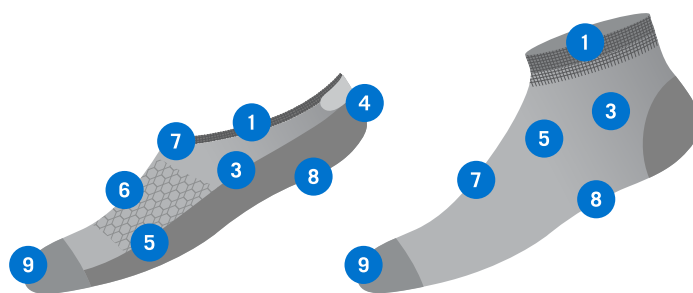

non-binding top

moisture control

anti-microbial

odor resistant

- 1 **Non-binding Top**
Stays in place without restricting circulation
- 2 **Non-binding Morpul Top**
This unique knitting technique acts as a funnel that keeps socks in place without pinching, binding or indents.
- 3 **Soft Stretch Fiber**
Breathable soft texture for a smooth and contoured fit
- 4 **Non-slip Gel Tab**
Keeps liner in place
- 5 **Moisture Control**
Keeps feet dry and cool
- 6 **Mesh Cooling Panel**
Increases air flow
- 7 **Anti-microbial Wash**
Prevents bacteria and odor growth
- 8 **Cushioned Sole**
Reduces foot pain and pressure
- 9 **Smooth Toe**
Prevents blisters and irritations